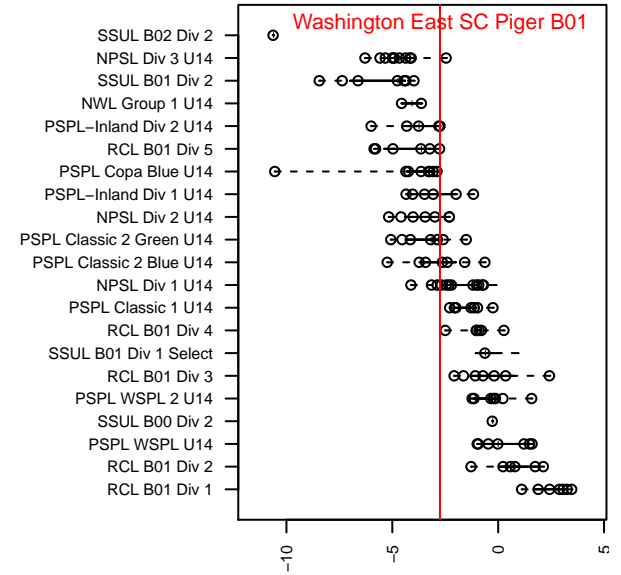

**attack and defense rating
relative to others at age
and all opponents in last 13 months**